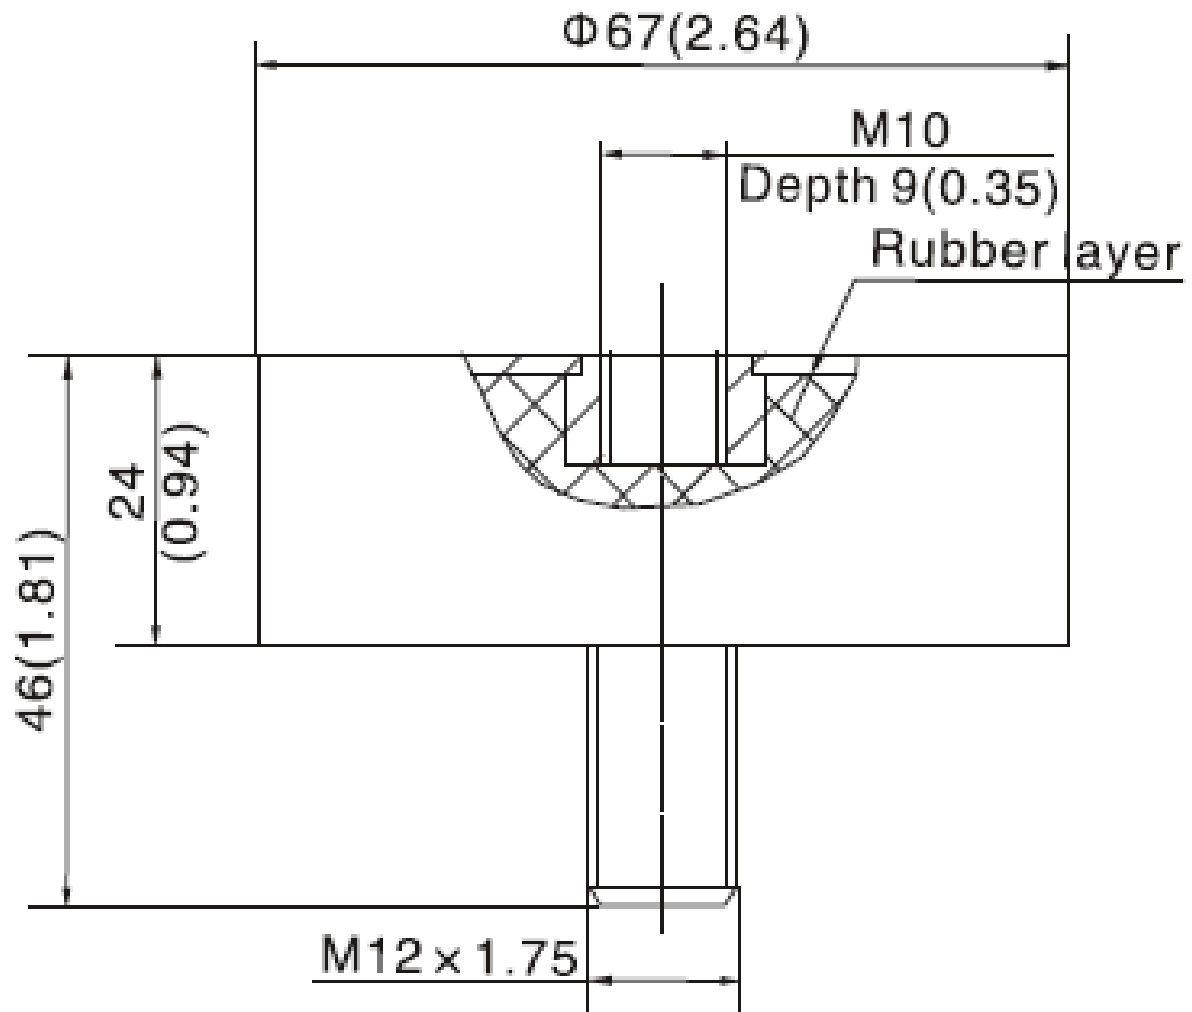

Short description

- Height adjustable foot
- Easy installation
- Nickel plated alloy steel
- Can be used with Load Cell models: H8C, B8D, HM8C and BM8D

Available models

Model	Capacity	Full article description	Part number
HJ-8-203	0.5t – 2t	HJ-8-203-0.5t/2t	2080210

Specifications and dimensions are subject to change without notice and do not constitute any liability whatsoever.

Dimensions in mm

Specifications and dimensions are subject to change without notice and do not constitute any liability whatsoever.